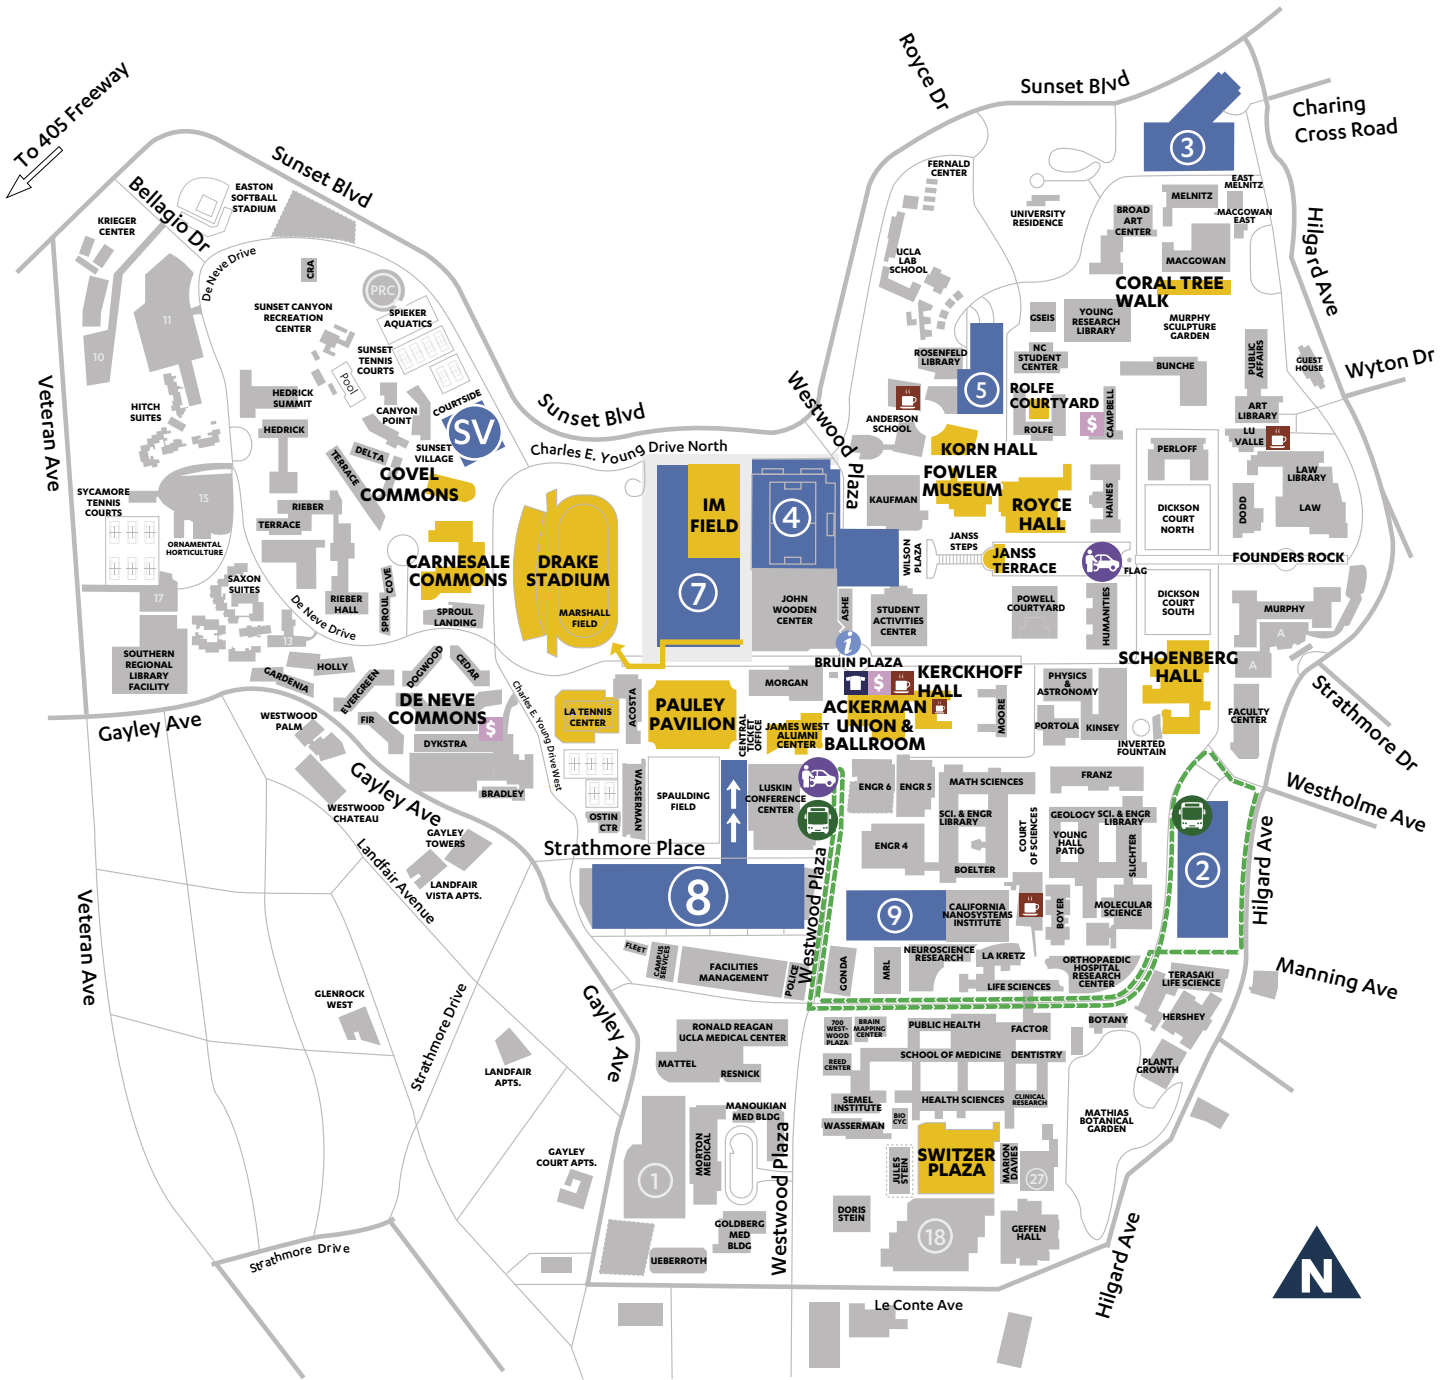

UCLA COMMENCEMENT

MAP LEGEND

- Ceremony Site
- Parking Structure
- Friday Shuttle Route
- Shuttle Pick-Up & Drop-Off
Fri. (1PM–10PM)
Sat. & Sun. (9AM–10PM)
- Passenger Pick-Up & Drop-Off
- Commencement Information Booth
- ATM
- UCLA Store
- Food

SCAN HERE for
UCLA RESTAURANT HOURS
www.asucla.ucla.edu/hours